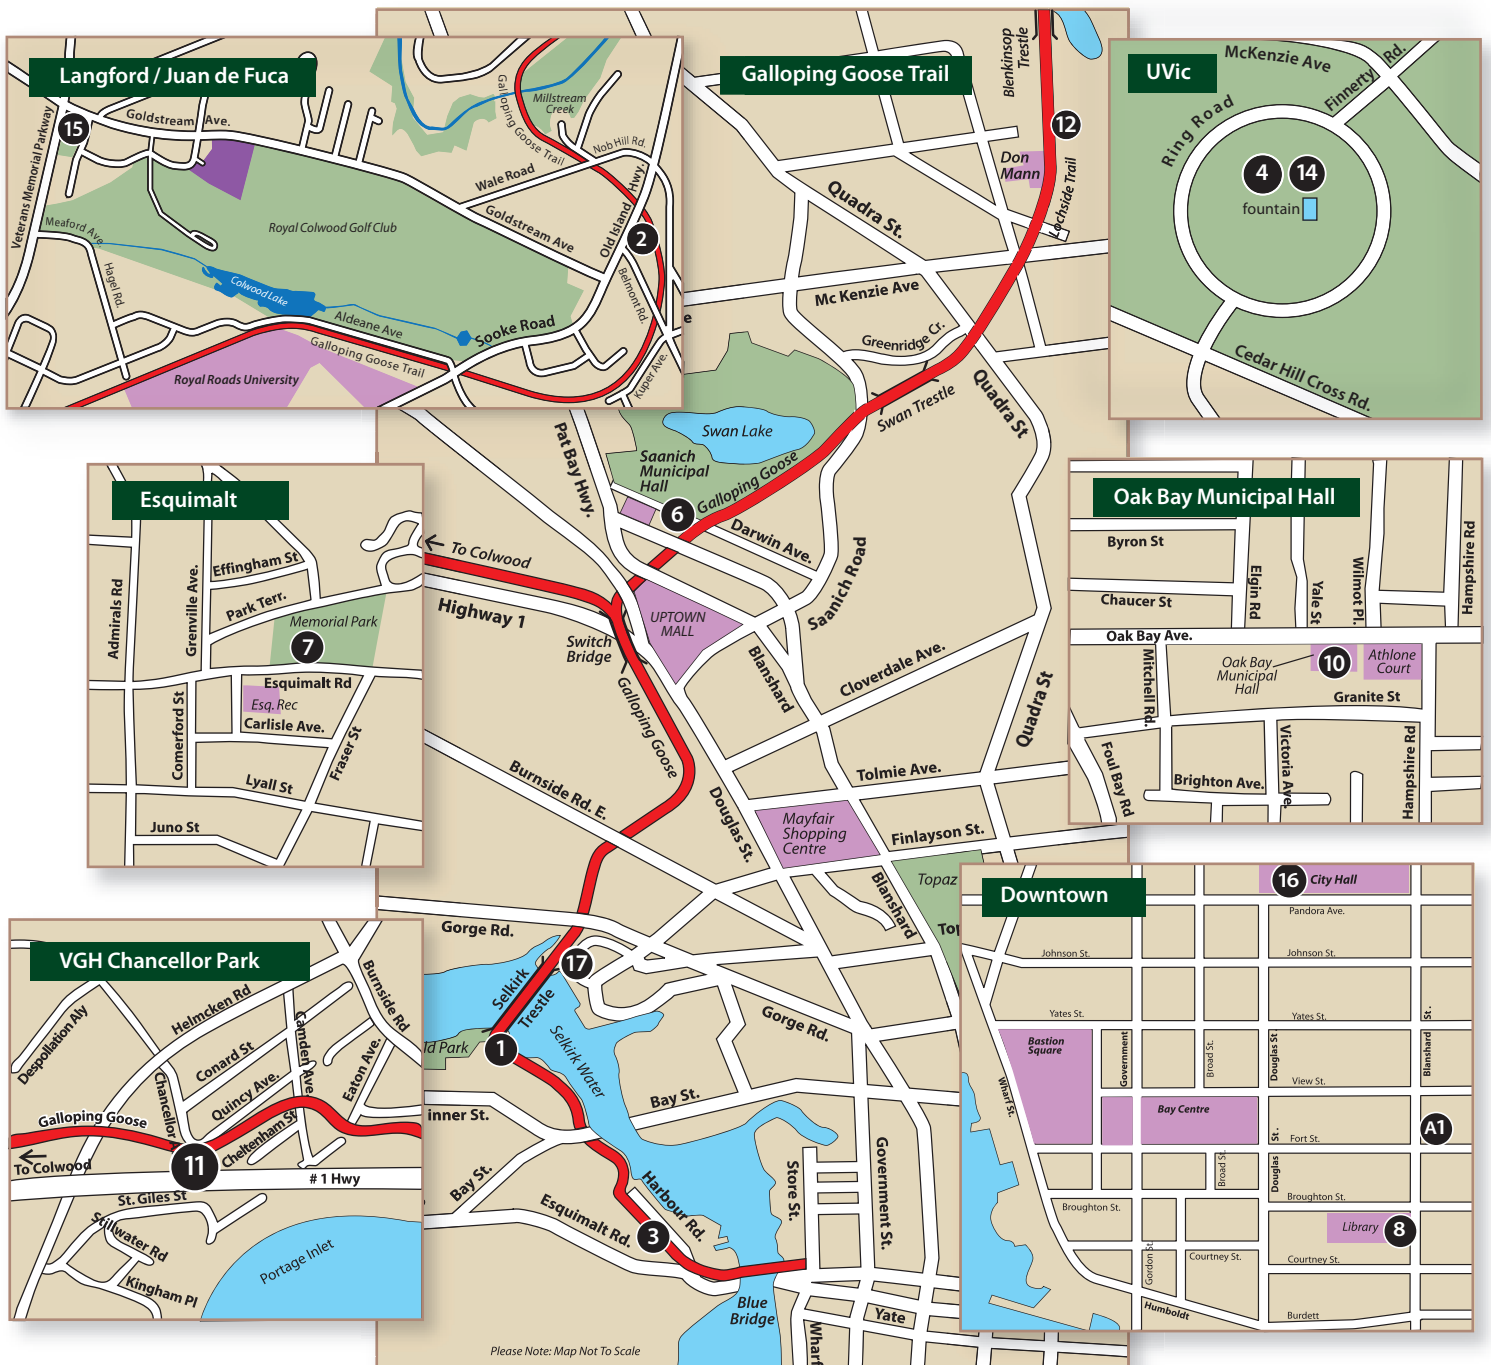

Celebration station dates and locator map

	Monday May 30th	Tuesday May 31st	Wednesday June 1st	Thursday June 2nd	Friday June 3rd
AM	1. Selkirk Trestle (South) Kick-off for the week 6:45-8:45 am	4. UVic Fountain 7:30- 9:30 am 5. VI Tech Park 6:45 - 8:45 am	8. Victoria Library 6:45-8:45 am 9. Camosun Lansdowne Campus 7:30-9:30 am	12. Blenkinsop Trestle 6:45- 8:45 am 13. Royal Jubilee Hospital 6:45- 8:45 am	16. Victoria City Hall 6:45-8:45 am
PM	2. Juan de Fuca 3:30-5:30 pm 3. Docksider Green 3:30-5:30 pm	6. Saanich Municipal Hall 3:30-5:30 pm 7. Memorial Park 3:30-5:30 pm	10. Oak Bay Municipal Hall 3:30-5:30 pm 11. VGH Chancellor Park 3:30-5:30 pm	14. UVic Fountain 3:30-5:30 pm 15. Veterans Memorial Park 3:30-5:30 pm	17. Selkirk Trestle (North) Wrap-up BBQ 3:00-6:00 pm

Event numbers (above) correspond to numbers on map, showing station locations.
Please note: **9.** Camosun Lansdowne Campus and **13.** Royal Jubilee Hospital are not shown on the map

This year's Commuter Challenge: Wednesday, May 25th 7:00 to 9:00 am. Participants arrive between 7:45 and 8:15 am. approx. See Downtown Map below: **A1.** Starbucks at Blanshard and Fort.

Please Note: Map Not To Scale