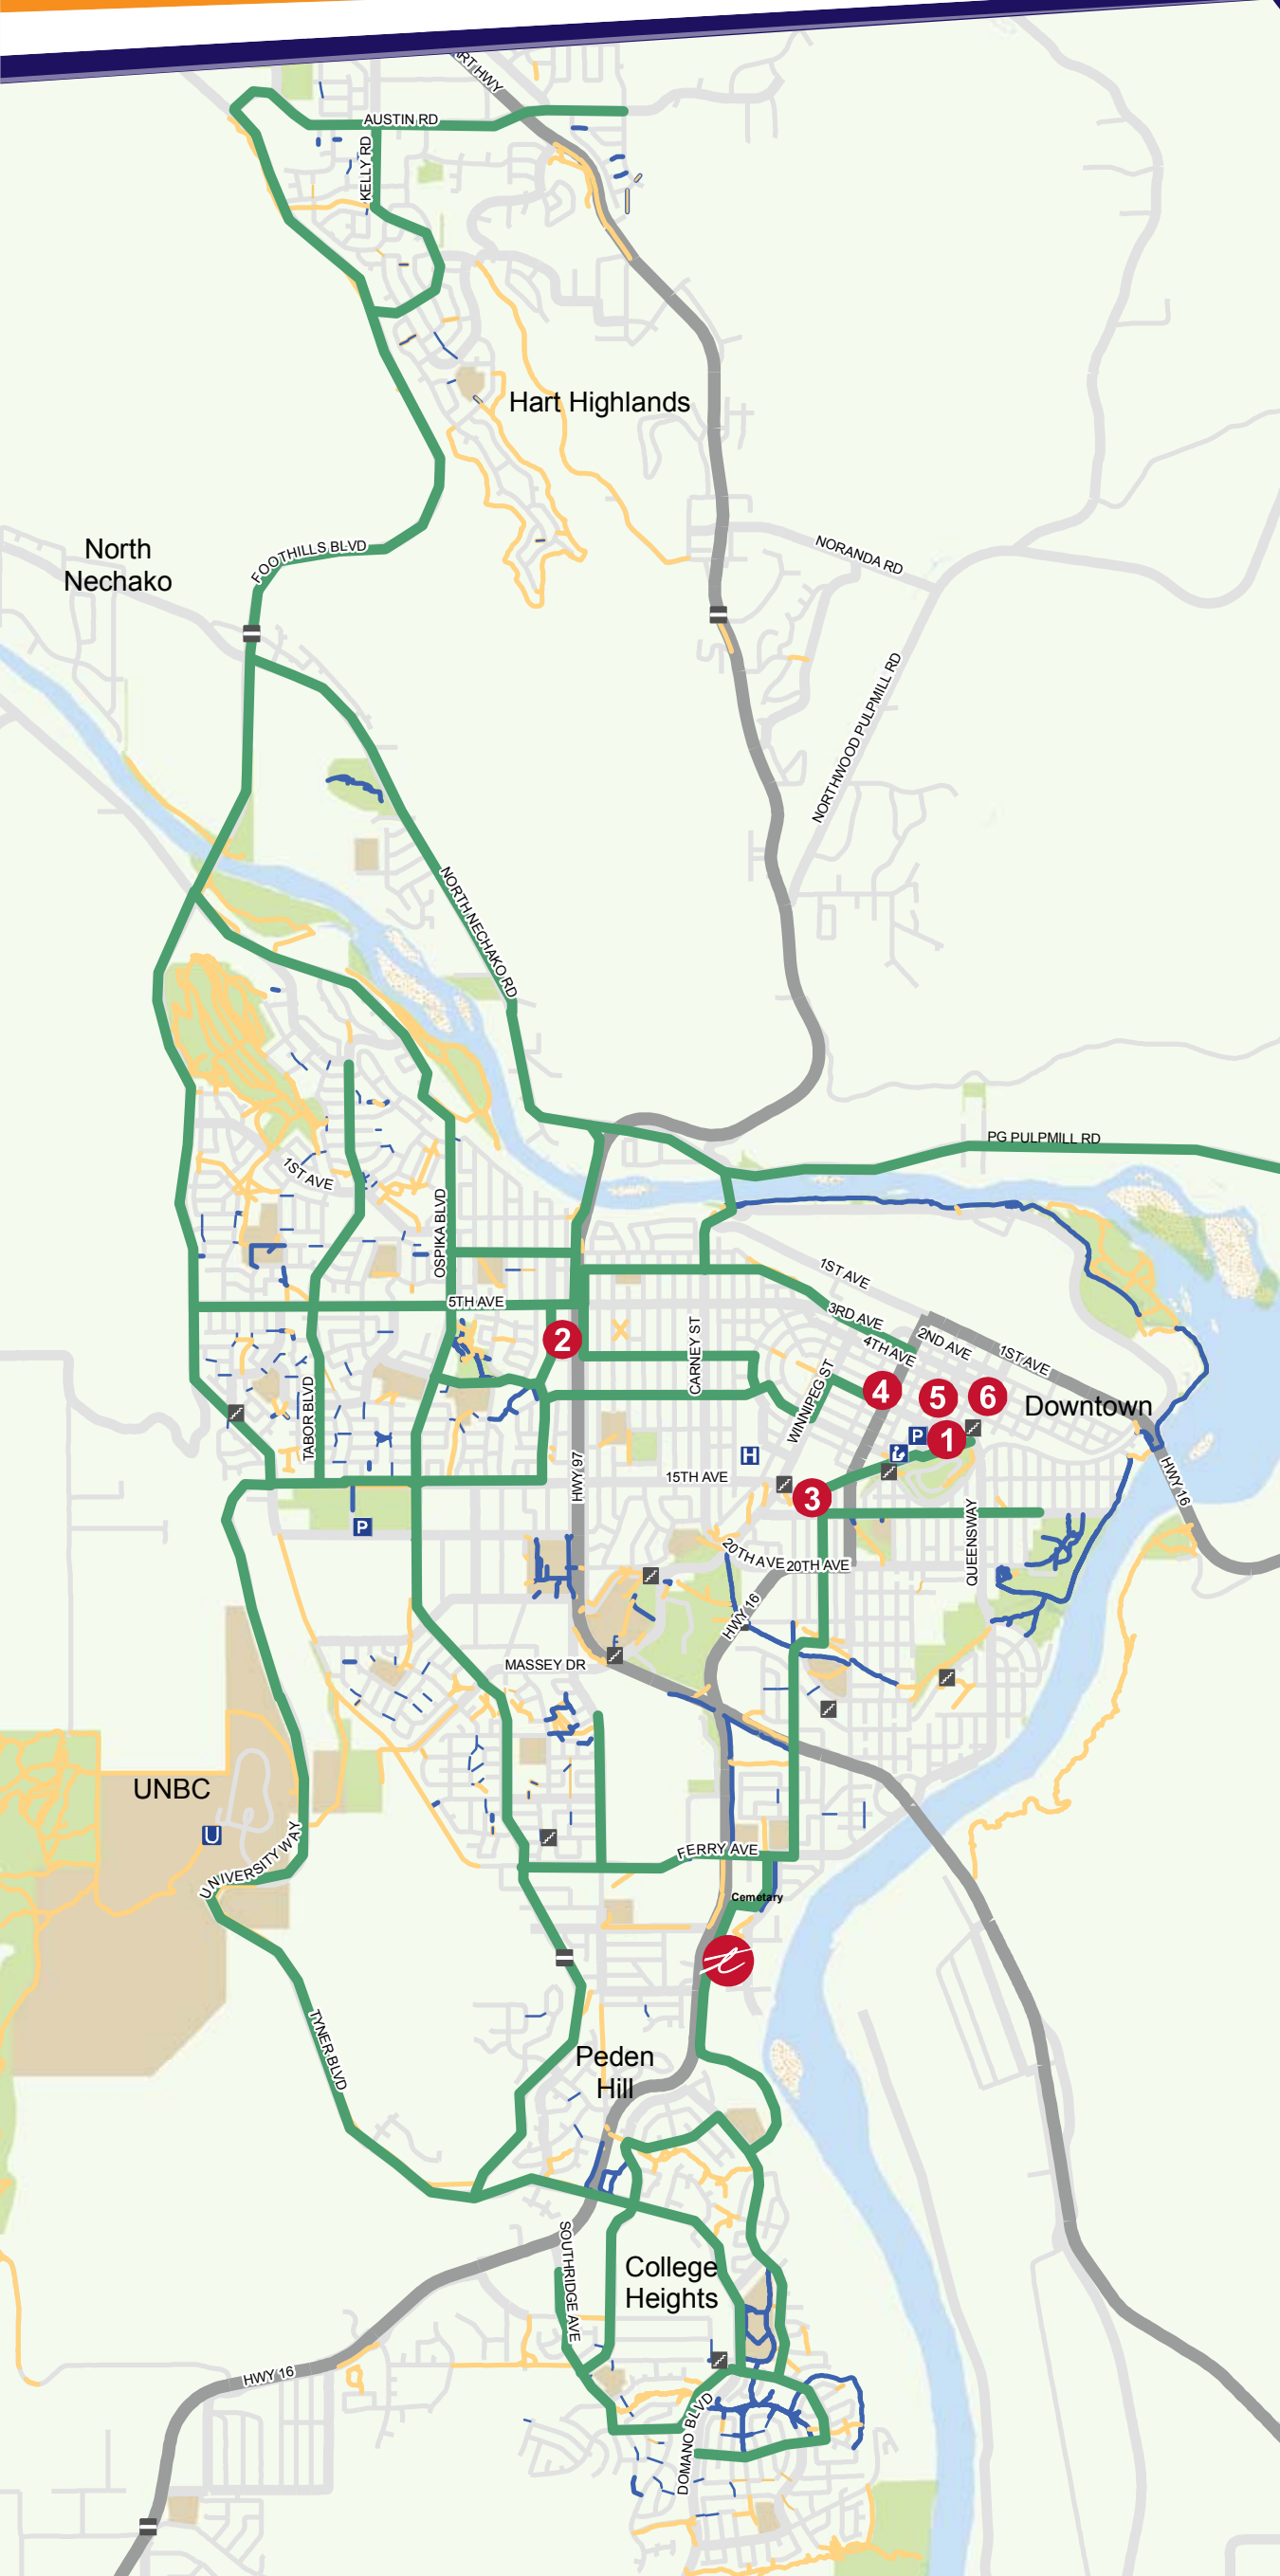

Bike to Work week

May 30 to June 5, 2011 Prince George

Get on your bike!

This Bike to Work Week Map is provided by:

Canfor Pulp Limited Partnership

Bike To Work Week Celebration Stations

Available at the following locations:

- 1 Monday May 30th @ City Hall, 7:30am – 10:30am, Mayor's Opening at 8:15am Official Opening & FREE breakfast for registered participants!
 - 2 Tuesday May 31st @ Spruceland Shopping Centre, 7:30am – 10:30am Sponsored by Northern Health
 - 3 Wednesday June 1st @ Stride & Glide parking lot, 1655 15th Avenue, 7:30am – 10:30am Sponsored by PGAIR
 - 4 Thursday June 2nd @ Victoria & 7th Avenue Community Garden, 7:30am – 10:30am Sponsored by Integris Credit Union
 - 5 Friday June 3rd @ Team Powerhouse Realty between Dominion & Quebec (1253-5th Avenue), 7:30am – 10:30am Sponsored by Team Powerhouse Realty
 - 6 Saturday June 4th @ PG Farmers Market, 1070 3rd Avenue at the Courthouse, 10:00am – 2:00pm Sponsored by the Prince George Cycling Club
- Monday May 30th and Friday June 3rd @ Telus Stations: Cowart Road & Hwy 16 (Cemetery trailhead), 7:30am – 10:30am Sponsored by Telus

Legend

- Celebration Station
- On Road Cycling Route
- Off Road Paved Path
- Off Road Unpaved Path

Check out the website for a full schedule of events and more info. Register a team at your workplace for a chance to win great prizes!